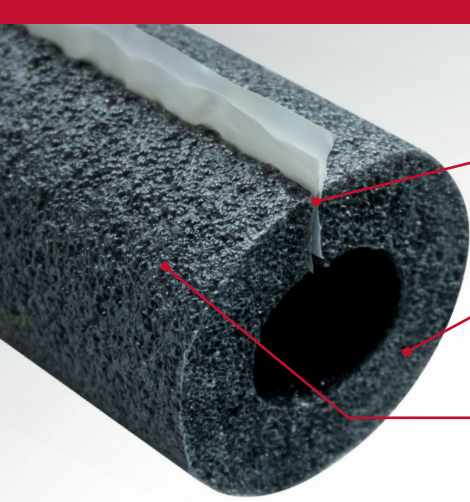

Pipe Insulation

Closed-Cell PE Foam

Superior Material

Engineered polyethylene foam provides better rigidity, tensile strength, and tear resistance

Closed-cell foam structure is non-porous and fiber-free, which minimizes moisture ingress and resists mold growth

Good chemical and ozone resistance

Better Performance

Flexible and Rigid - easier to push over existing tube and into tight spaces

Very low water vapor permeability - no additional vapor barriers required

Half-slit and Self-seal styles

Made in the USA

Supply

Drainage

Support

Specialties

www.siouxchief.com

TAKE THE FIELD.

Peel-off adhesive liner
resists tearing for
easy removal

Closed-cell foam will
not hold moisture

Ideal combination of
flexibility and rigidity for
easier installation

Technical Specifications

Microbial/Fungi Resistance:
Excellent