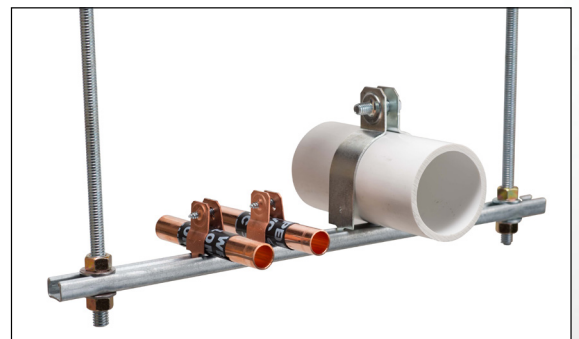

PowerBar™ Mini Strut

Overhead Bracketing System Buying Information

Versatile

Fixed-length bracket options to accommodate most common multiple pipe overhead applications.

Fast & Strong

Pre-loaded nylon clamps support multiple pipe sizes. All brackets are designed for 3/8" all-thread rod.

Steel mini clamps in 2 finishes with a stamped threaded form eliminating the hex nut.

Light-Duty bracket support up to 70 lbs.

Heavy-Duty bracket supports up to 250 lbs (15") and 100 lbs (26").

Reliable

Our TPE material is certified for compatibility with copper, PEX, and CPVC. All products are backed by our 25-year warranty. All products are cUPC listed and approved for all model codes.