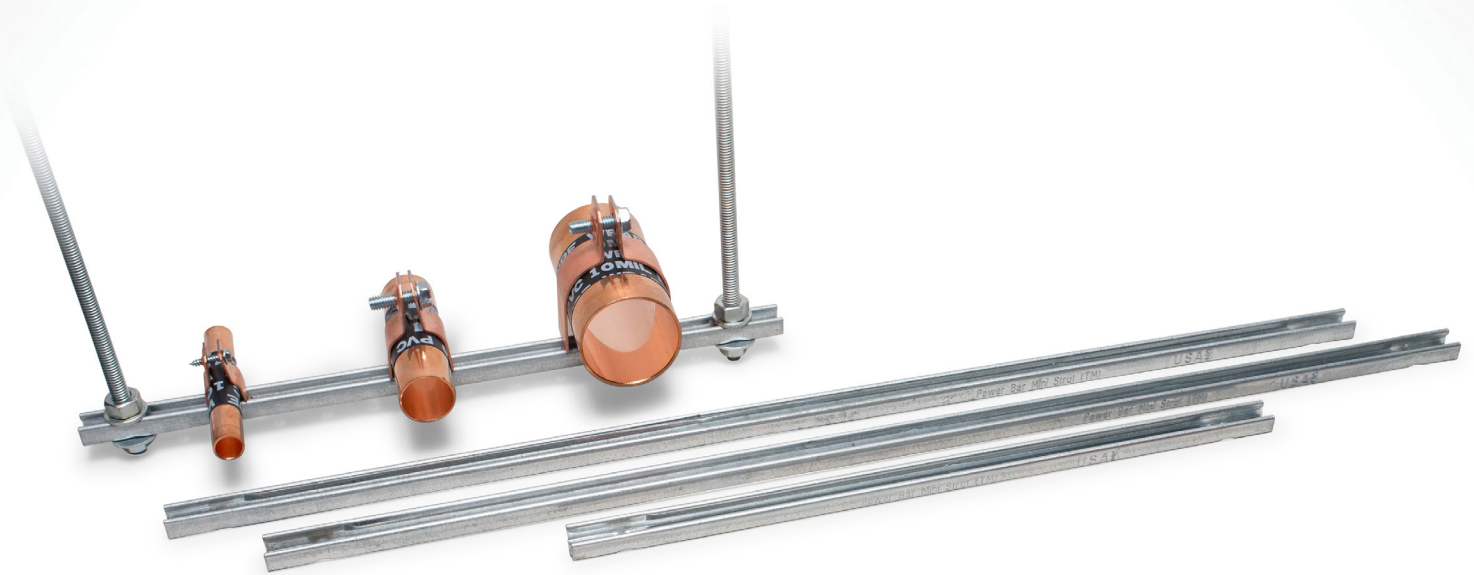

PowerBar™ Mini Strut

Overhead Bracketing System Buying Information

Versatile

Fixed-length bracket options to accommodate most common multiple pipe overhead applications.

Fast & Strong

Pre-loaded nylon clamps support multiple pipe sizes. All brackets are designed for 3/8" all-thread rod.

Steel mini clamps in 2 finishes with a stamped threaded form eliminating the hex nut.

Light-Duty bracket support up to 70 lbs.

Heavy-Duty bracket supports up to 250 lbs (15") and 100 lbs (26").

Reliable

Our TPE material is certified for compatibility with copper, PEX, and CPVC. All products are backed by our 25-year warranty. All products are cUPC listed and approved for all model codes.