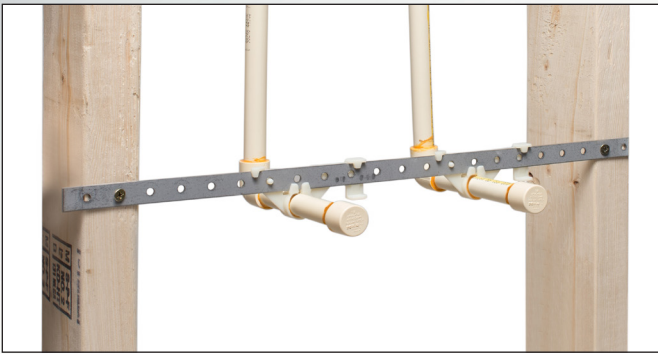

SimpleStrap™

Tube & Stub Out Clamp

Cost Effective

Economical alternative to cutting wood blocks or metal studs for securing stub outs

Versatile

One clamp supports pipe vertically or horizontally.

Nail the galvanized flat support bracket to the face of the stud for horizontal wall penetrations or simply bend one end of the bracket and mount inside the stud cavity to stabilize vertical pipe running between the studs.

Available for 1/2" or 3/4" CTS, the SimpleStrap is non-corrosive and compatible with Copper, PEX or CPVC.

Clean & Consistent

Scrap wood pulled from jobsite trash piles is usually split, warped, wet, dirty, and always the wrong length.

Wet wood promotes mold growth. The 14-ga. galvanized steel support bracket resists rust and is easily installed with two nails or screws.

Standardize

Reduce variable jobsite costs by providing your team with the same materials on every job ... installed the same way, using the same tools, with the same results ... on every job.

Eliminate cutting 2x4 wood blocks and switch to this low-cost solution for securing stub outs.

Cost effective, especially when stub outs are in separate stud cavities.

525-02

525-03

525-02G

525-6920

525-20B