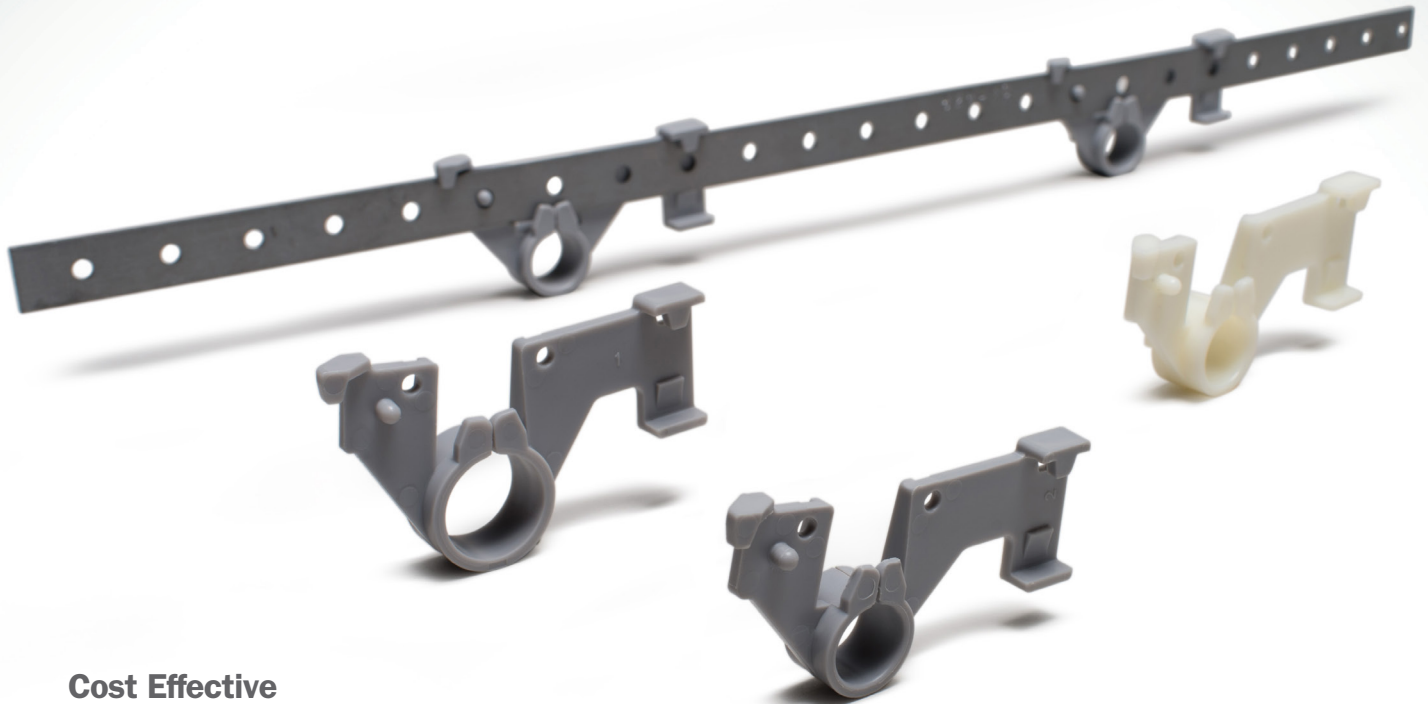

SimpleStrap™

Tube & Stub Out Clamp

Cost Effective

Economical alternative to cutting wood blocks or metal studs for securing stub outs

Versatile

One clamp supports pipe vertically or horizontally.

Nail the galvanized flat support bracket to the face of the stud for horizontal wall penetrations or simply bend one end of the bracket and mount inside the stud cavity to stabilize vertical pipe running between the studs.

Available for 1/2" or 3/4" CTS, the SimpleStrap is non-corrosive and compatible with Copper, PEX or CPVC.

Clean & Consistent

Scrap wood pulled from jobsite trash piles is usually split, warped, wet, dirty, and always the wrong length.

Wet wood promotes mold growth. The 14-ga. galvanized steel support bracket resists rust and is easily installed with two nails or screws.

Standardize

Reduce variable jobsite costs by providing your team with the same materials on every job ... installed the same way, using the same tools, with the same results ... on every job.

Eliminate cutting 2x4 wood blocks and switch to this low-cost solution for securing stub outs.

Cost effective, especially when stub outs are in separate stud cavities.

525-02

525-03

525-02G

525-6920

525-20B