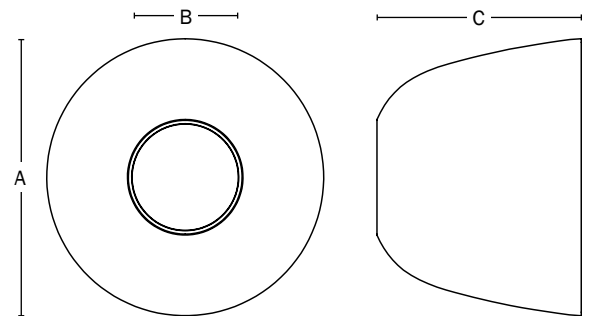

## SPECIFICATION

Sioux Chief 922 Series TrimTite deep tubular escutcheon shall be used where necessary on tubular waste pipe. Escutcheons shall be molded from 100% corrosion proof material, having "shape-memory" to permanently retain its shape and grip. Escutcheon shall be white in color and sized to work with 1-1/4" or 1-1/2" tubular waste.

## DIMENSIONS

<b>A:</b> Outer diameter	4"	4"
<b>B:</b> Inner diameter	1-1/4" TUBULAR	1-1/2" TUBULAR
<b>C:</b> Depth	3"	3"

ITEM # SUBMITTED	_____
JOB NAME	_____
LOCATION	_____
ENGINEER	_____
CONTRACTOR	_____
PO#	_____ TAG _____

922-5W

Create Item Number

**922-A**

e.g. **922-5W**: White polyethylene deep tubular escutcheon for 1-1/4" tubular

### TUBULAR SIZE A

**5W** = for 1-1/4" tubular

**6W** = for 1-1/2" tubular