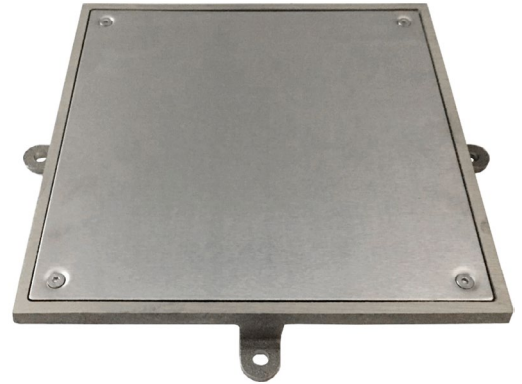

WALL ACCESS PANEL WITH FRAME

»» 971 SERIES

SPECIFICATION

Sioux Chief 971 Series square wall access panel with frame. Cast nickel-bronze frame with removable stainless steel access panel.

Square frame and cover provides vandal-resistant access to cleanouts inside walls where finished appearance is desired.

MATERIALS

Frame: Nickel-bronze

Panel: 16-ga. 304 stainless steel with brushed finish

DIMENSIONS

	971-77	971-99
A: Frame width/height	7"	9"
B: Panel width/height	6-7/16"	8-7/16"

ITEM # SUBMITTED	_____
JOB NAME	_____
LOCATION	_____
ENGINEER	_____
CONTRACTOR	_____
PO#	_____ TAG _____

971-99

Choose Item Number

ACCESS COVER

971-77 = 7" x 7" square access cover with nickel-bronze frame and vandal-resistant stainless steel panel

971-99 = 9" x 9" square access cover with nickel-bronze frame and vandal-resistant stainless steel panel