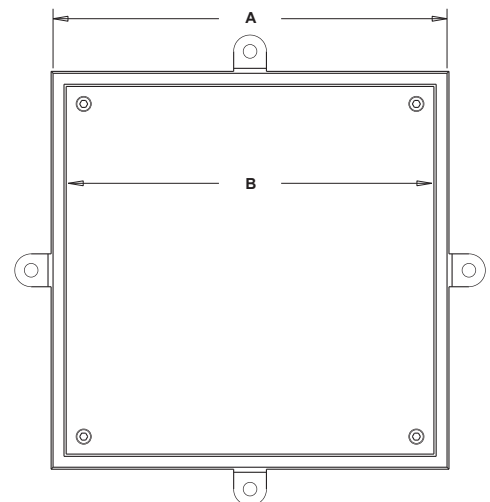

WALL ACCESS PANEL WITH FRAME

»» 971 SERIES

SPECIFICATION

Sioux Chief 971 Series square wall access panel with frame. Cast nickel-bronze frame with removable stainless steel access panel.

Square frame and cover provides vandal-resistant access to cleanouts inside walls where finished appearance is desired.

MATERIALS

Frame: Nickel-bronze

Panel: 16-ga. 304 stainless steel with brushed finish

DIMENSIONS

	971-77	971-99
A: Frame width/height	7"	9"
B: Panel width/height	6-7/16"	8-7/16"

ITEM # SUBMITTED	_____
JOB NAME	_____
LOCATION	_____
ENGINEER	_____
CONTRACTOR	_____
PO#	_____ TAG _____

971-99

Choose Item Number

ACCESS COVER

971-77 = 7" x 7" square access cover with nickel-bronze frame and vandal-resistant stainless steel panel

971-99 = 9" x 9" square access cover with nickel-bronze frame and vandal-resistant stainless steel panel